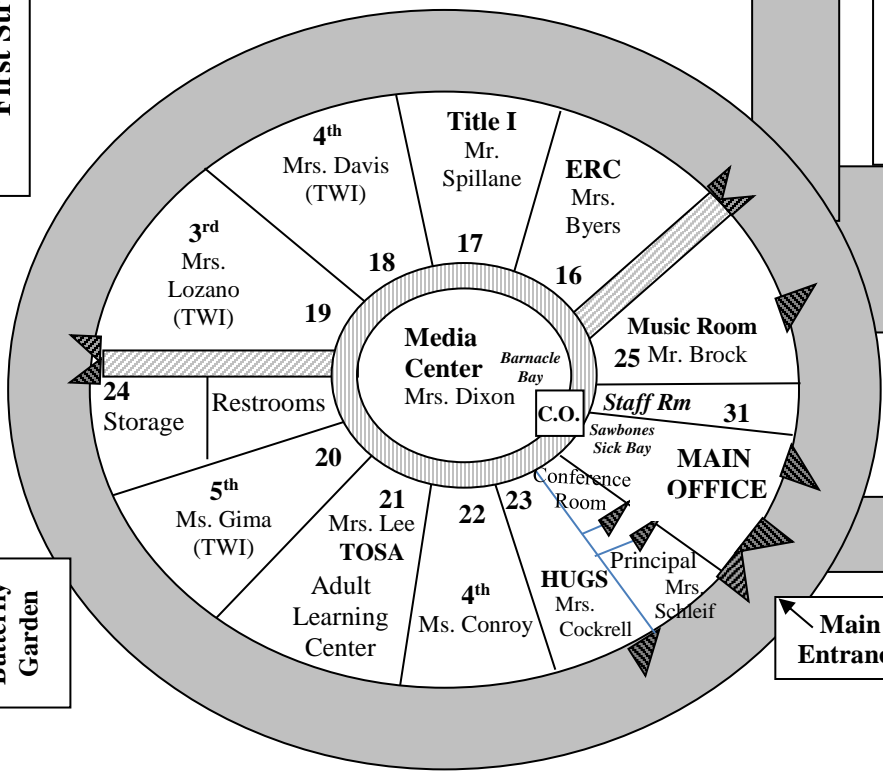

Phoenix Elementary School Map 2019 - 2020

Primary Playground 34

Primary Building

Round Building

First Street

Butterfly Garden

Incline Ramp

Main Entrance

ROSE STREET

PARKING LOT

Principal: Shawna Schleif
Office Manager: Janet Goldsmith
School Phone: 541-535- 3353

Revised 08/22/2019