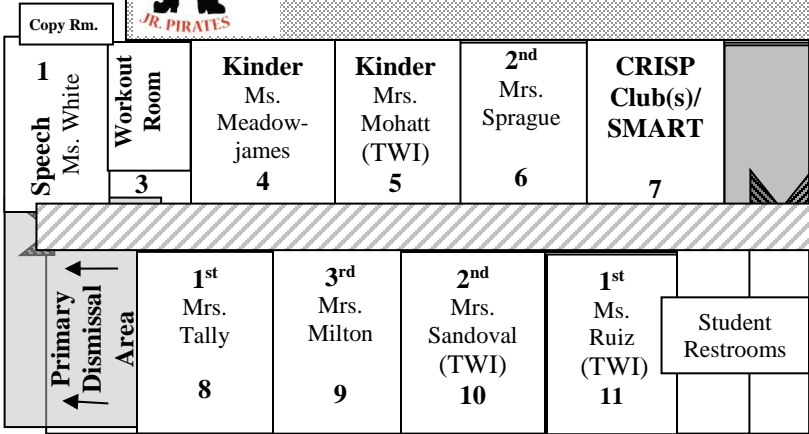

Phoenix Elementary School Map 2019 - 2020

Primary Playground 34

Primary Building

Round Building

First Street

Butterfly Garden

Incline Ramp

Main Entrance