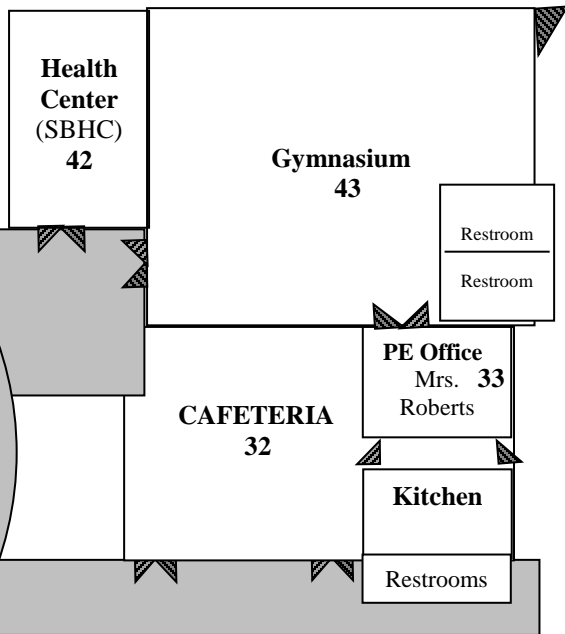

Phoenix Elementary School Map 2019 - 2020

Primary Playground 34

Primary Building

Round Building

First Street

Butterfly Garden

Incline Ramp

Main Entrance

ROSE STREET

PARKING LOT

Principal: Shawna Schleif
Office Manager: Janet Goldsmith
School Phone: 541-535- 3353

Revised 08/22/2019