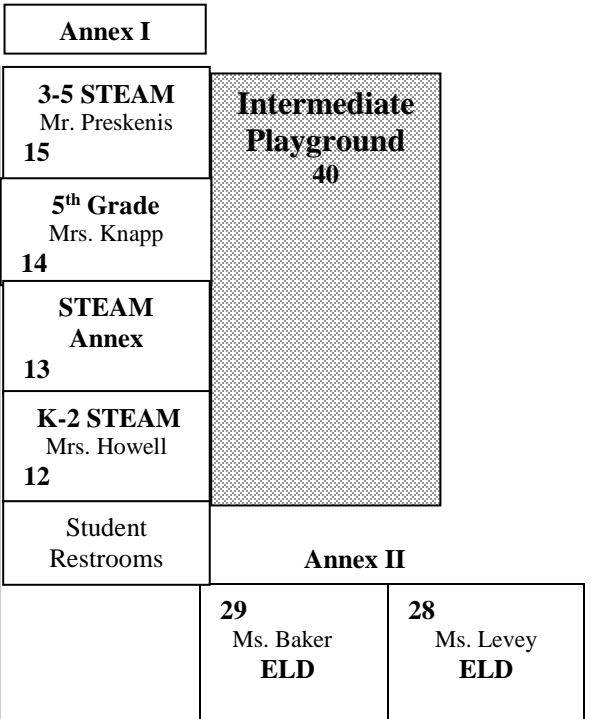

PARKING LOT

Principal: Shawna Schleif
Office Manager: Janet Goldsmith
School Phone: 541-535- 3353

Revised 08/22/2019